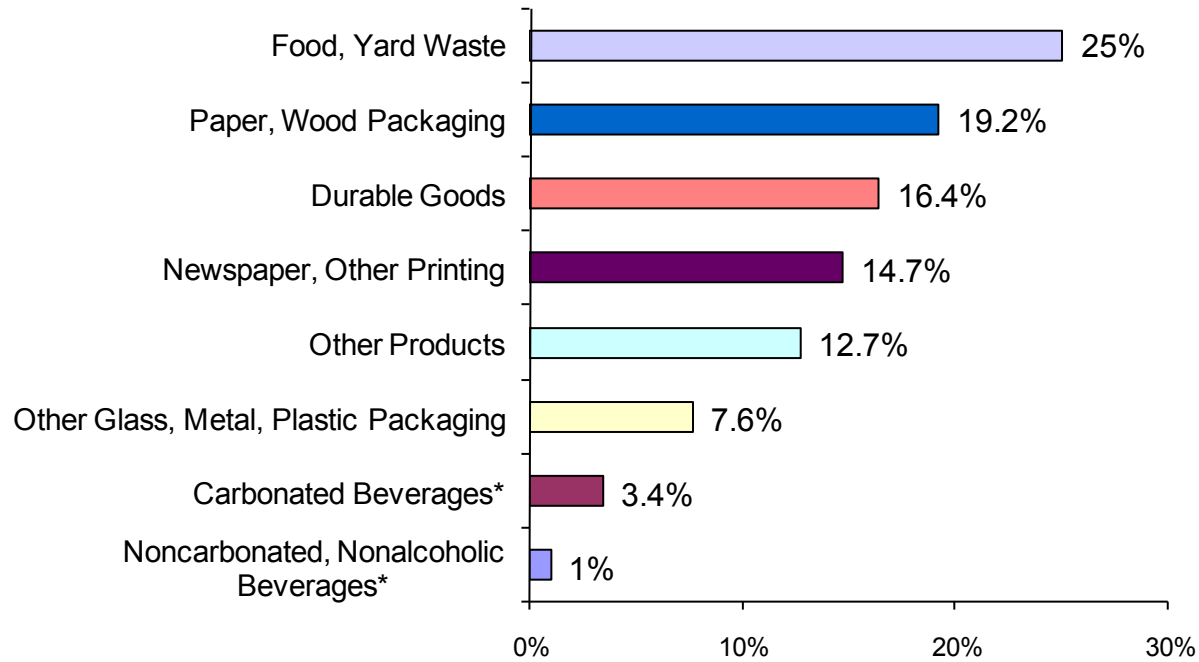

EPA 2005 MSW Generation Data

*Beverage composition data from American Beverage Association statistics

 *printed on recycled paper*