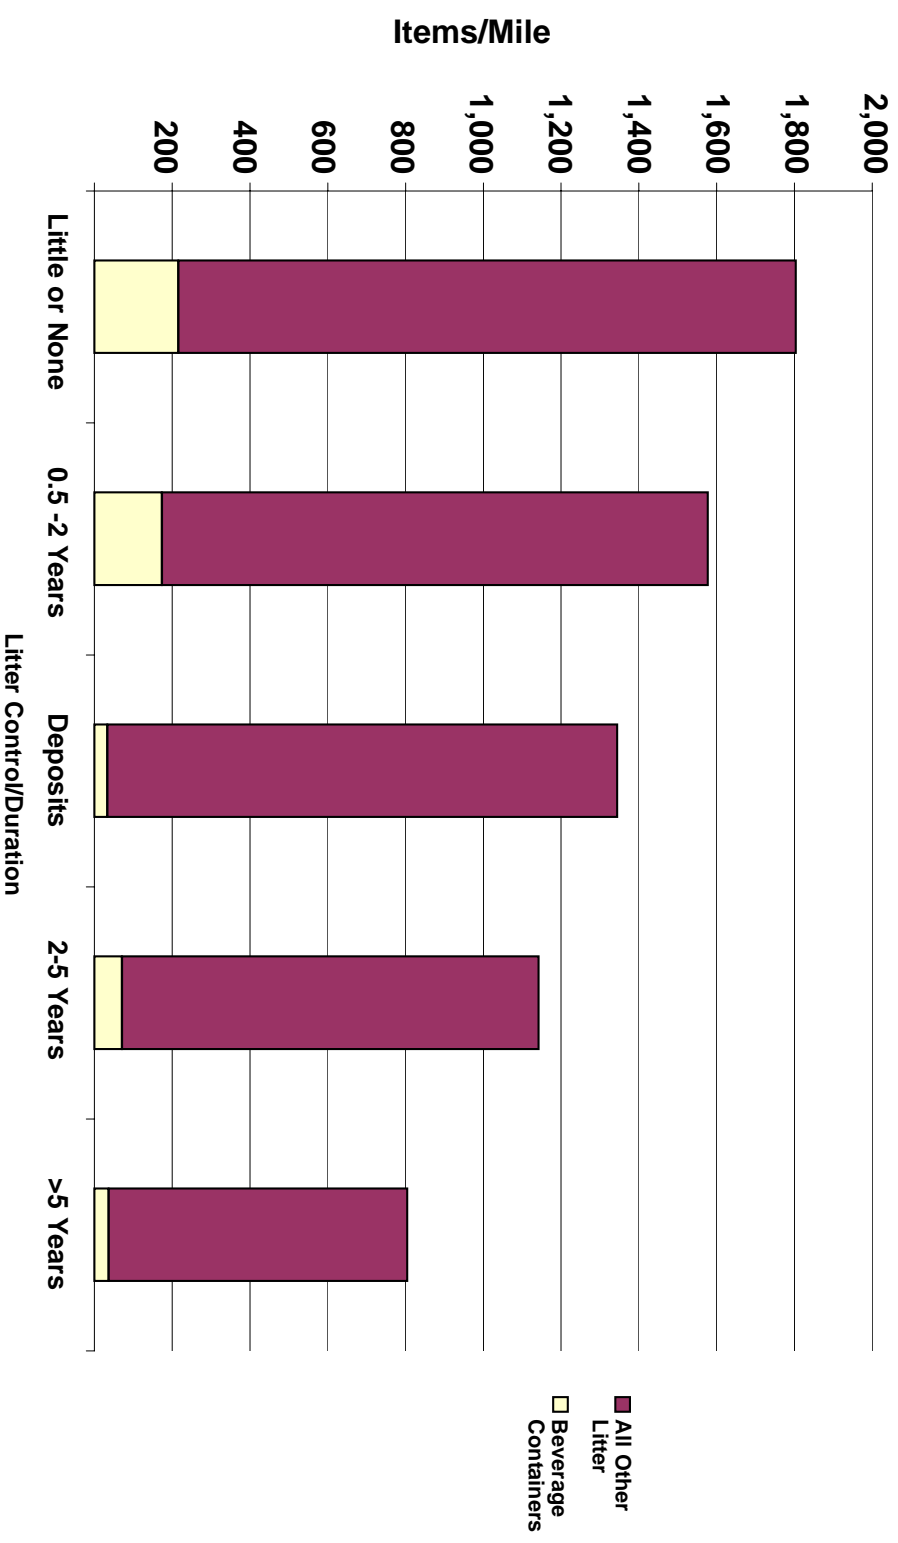

After 2 Years, Comprehensive Litter Control is More Effective Than Deposits

Source: Institute for Applied Research, Status Report on Litter Research, April 5, 2000